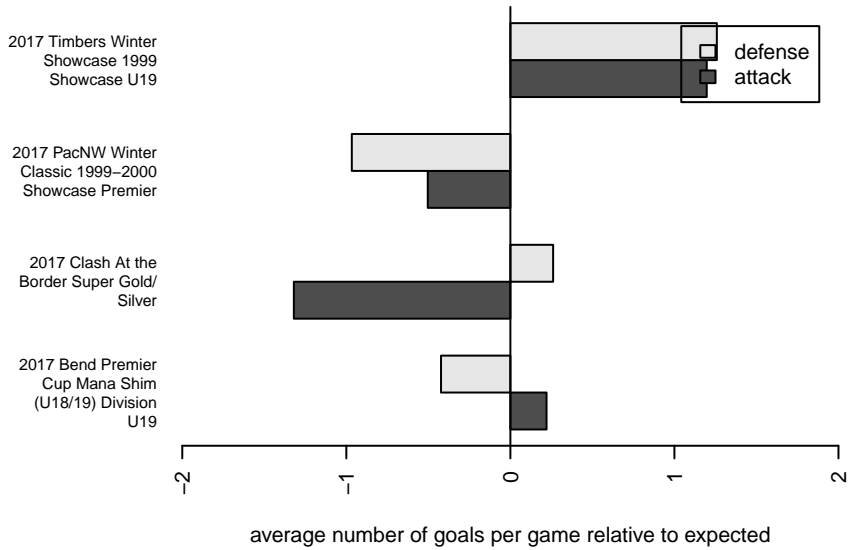

Venues played:
 2017 Clash At the Border Super Gold/Silver
 2017 Bend Premier Cup Mana Shim (U18/19) I
 2017 Timbers Winter Showcase 1999 Showcas
 2017 PacNW Winter Classic 1999-2000 Showc
 2017 PTT Winter G99 Premier

FC Salmon Creek Nemesis White G99
 Dots are actual minus expected GF (blue circles) and GA (red triangles).
 Blue line is smoothed change in attack strength. Red is smoothed change in defense strength.

**attack and defense variance (black dot)
relative to other teams
and top 10 in region**

**attack and defense rating
relative to others at age
and all opponents in last 13 months**

Performance relative to 13 month average