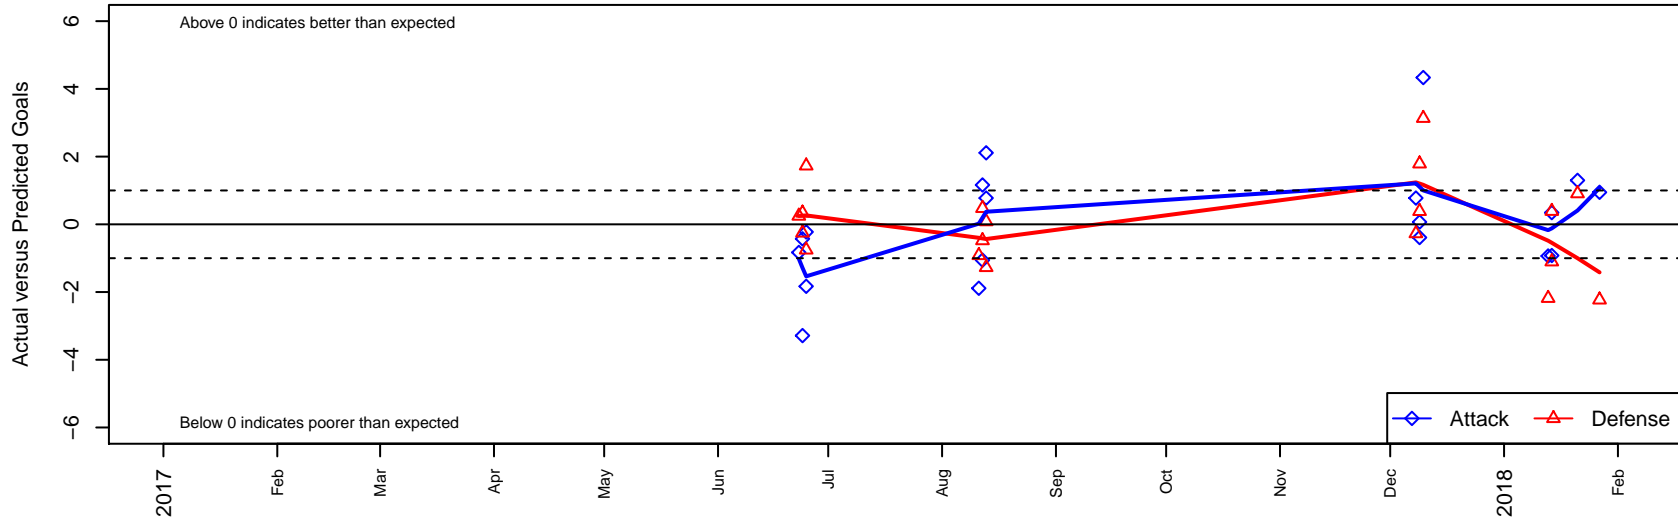

FC Salmon Creek Nemesis White G99

FC Salmon Creek
 Salmon Creek, WA
 G99 total strength=1818
 attack=47.39 defense=24.47
 spr league = PTT Win G99 Premier

alt names used:
 FC SALMON CREEK NEMESIS 99 WHITE
 FC SALMON CREEK FCSC NEMESIS 99 WHI
 FC SALMON CREEK FCSC NEMESIS 99 WHI
 FCSC 99G White
 FCSC Nemesis 99G

Venues played:
 2017 Clash At the Border Super Gold/Silver
 2017 Bend Premier Cup Mana Shim (U18/19) I
 2017 Timbers Winter Showcase 1999 Showcas
 2017 PacNW Winter Classic 1999-2000 Showc
 2017 PTT Winter G99 Premier

FC Salmon Creek Nemesis White G99
 Dots are actual minus expected GF (blue circles) and GA (red triangles).
 Blue line is smoothed change in attack strength. Red is smoothed change in defense strength.

**attack and defense variance (black dot)
relative to other teams
and top 10 in region**

**attack and defense rating
relative to others at age
and all opponents in last 13 months**

Performance relative to 13 month average